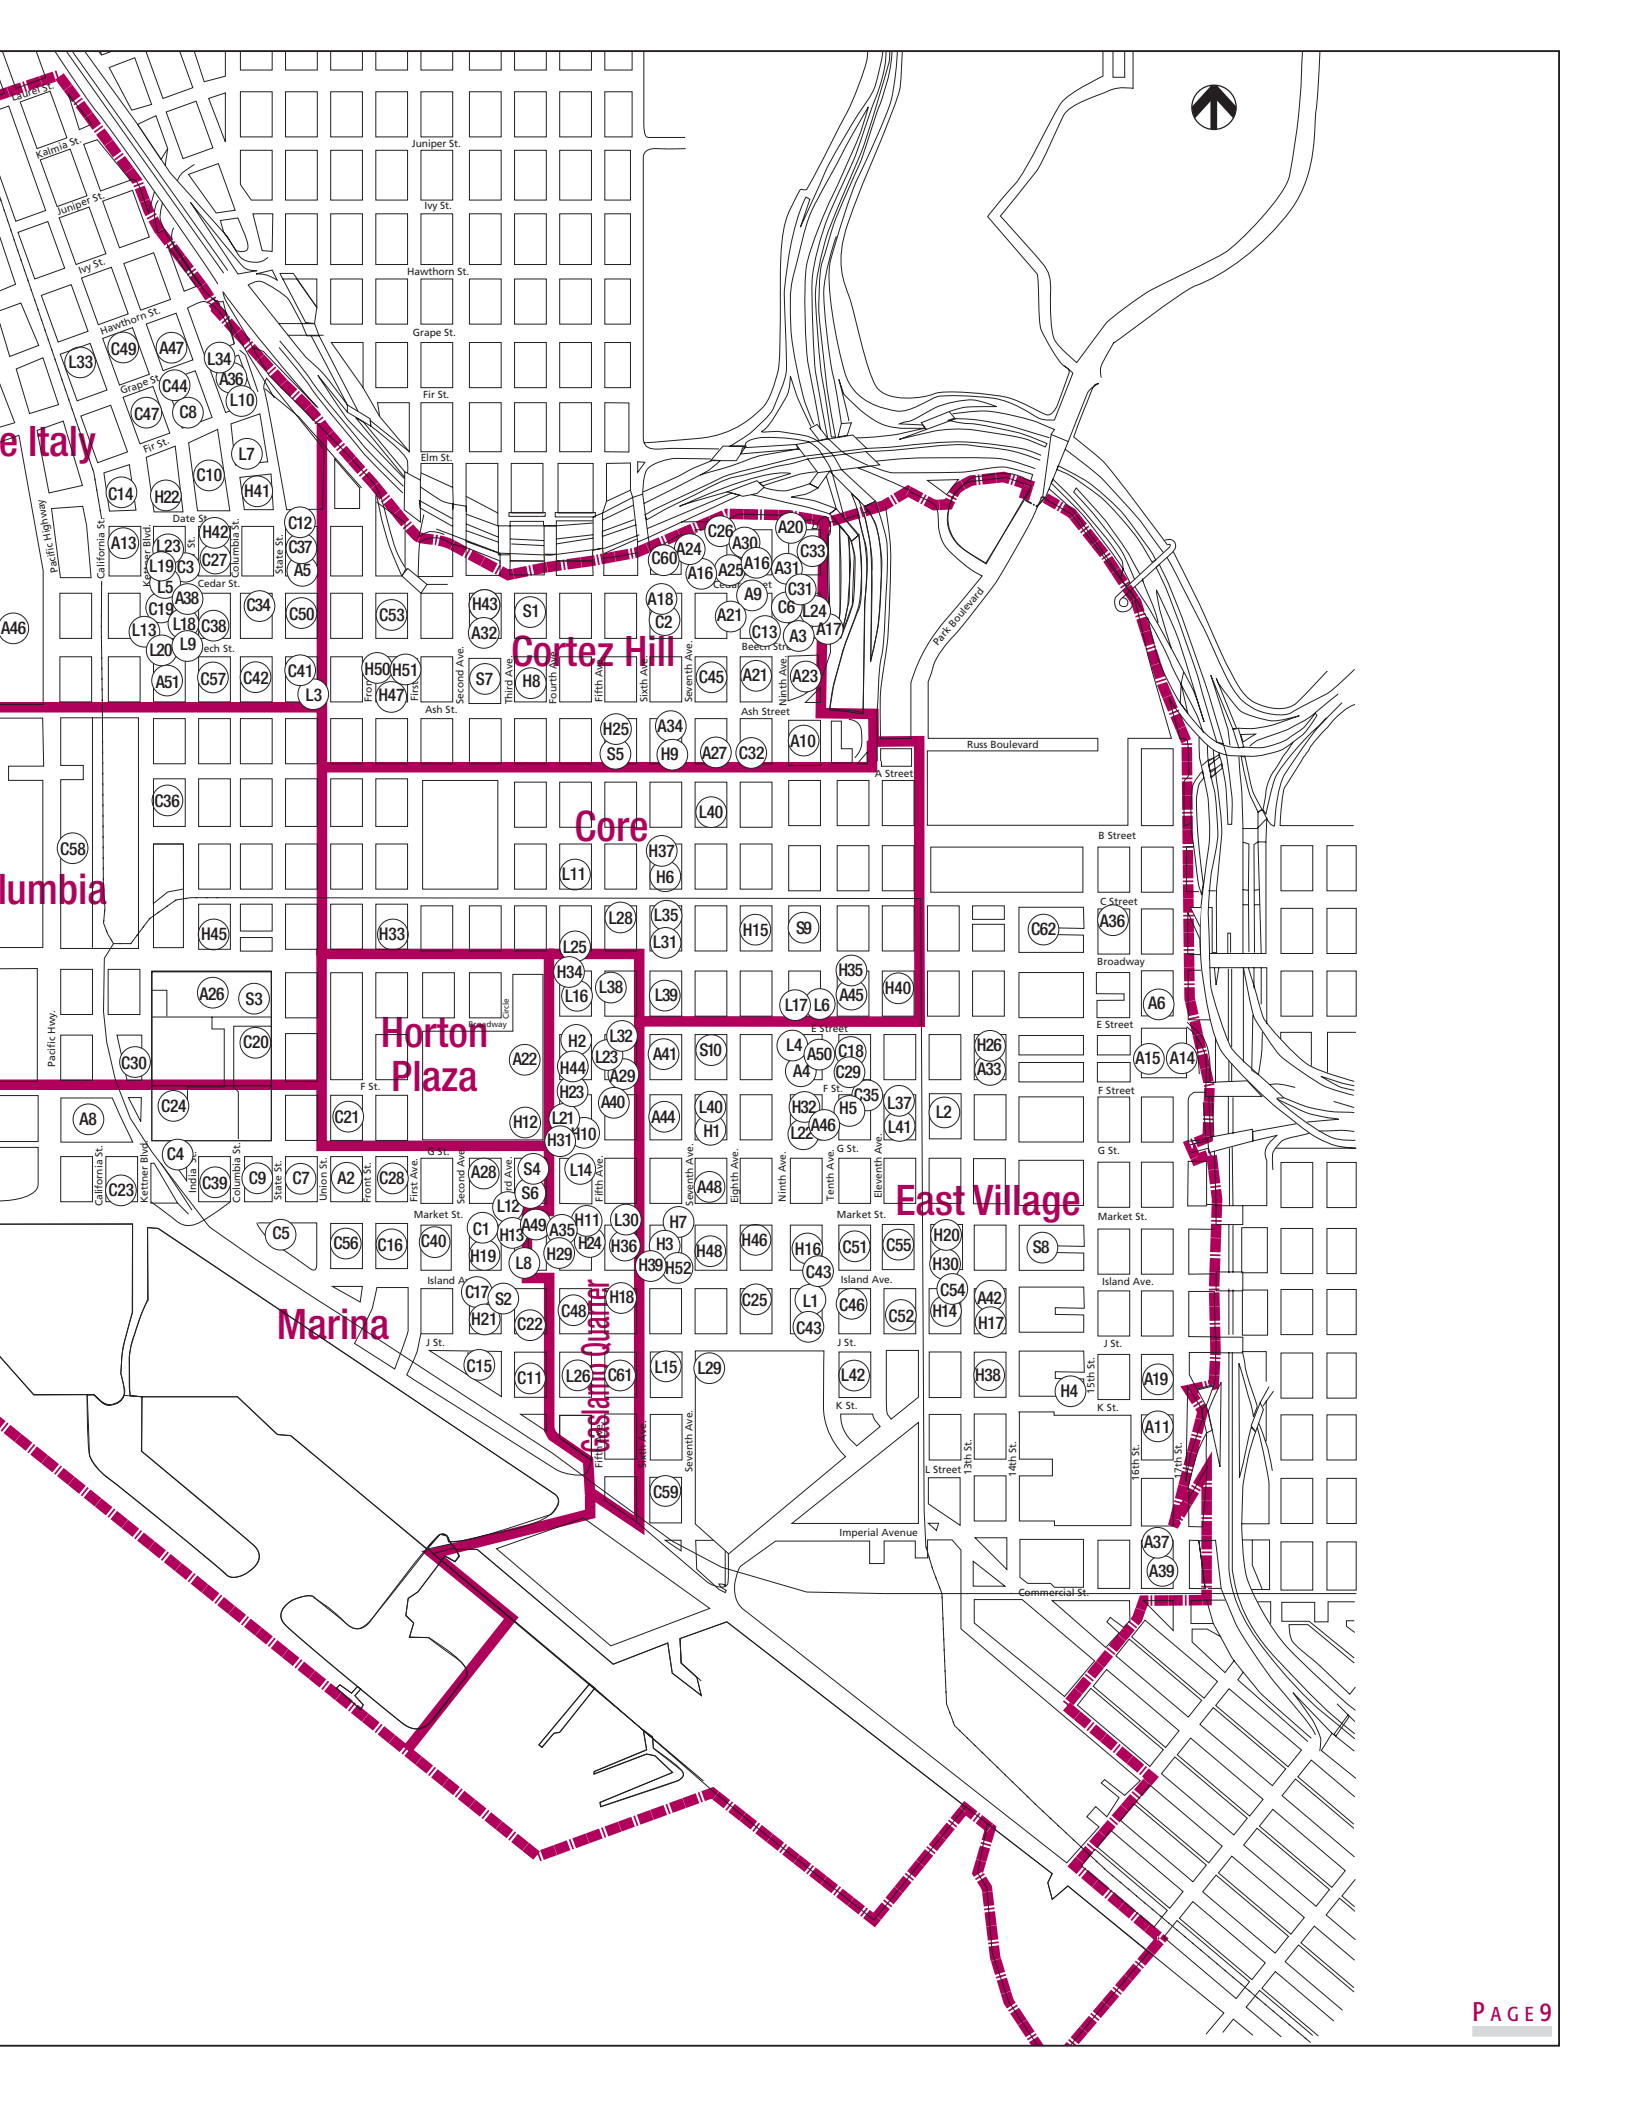

Italy

Columbia

Cortez Hill

Core

Horton Plaza

Marina

East Village

Castro Quarter